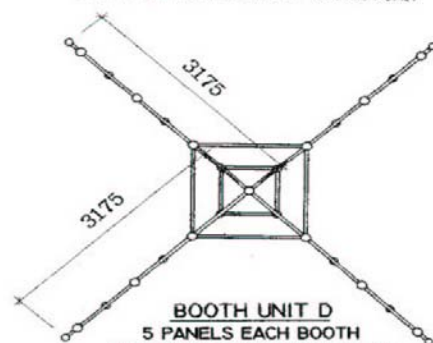

Erection time / Date : at _____ on _____ Dismantling time / Date : at _____ on _____

Items Required :

Items	Qty.	Remarks (if any)
Pillar 1400mm Diameter (2500mm high)		
Display Unit A (2970mm x 990mm x 2595mm)		Please refer to Part III for details
Display Unit B (5360mm x 1690mm x 2595mm)		
Display Unit C (4780mm x 1400mm x 2595mm)		
Display Unit D (3175mm x 3175mm x 2390mm)		

(Continue on the back)

Part III

PILLAR

8 PANELS KIOSK OF 2500MM HIGH, DIAMETER OF 1400MM
STANDARD PANEL SIZE: 1750x1150MM

DISPLAY UNIT A

2 PANELS UNIT WITH DIM : 2970x990x2595 MM
STANDARD PANEL SIZE : 980x1390MM

DISPLAY UNIT B

5 PANELS UNIT WITH DIM : 5360x1485x2595 MM
STANDARD PANEL SIZE : 980x1390MM

DISPLAY UNIT C

5 PANELS UNIT WITH TABLE TOP 685x975x19MM
DIM : 4780 x 1400 x 2595 MM
STANDARD PANEL SIZE : 980x1390MM

BOOTH UNIT D

5 PANELS EACH BOOTH
WITH DIM : 3175x3175x2390 MM
STANDARD PANEL SIZE : 980x1390MM